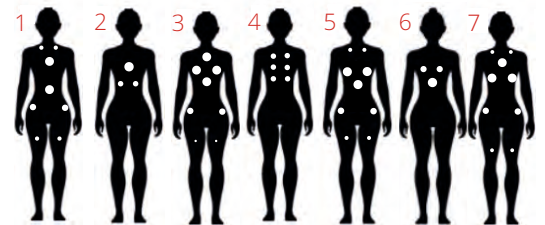

Smoky Mountain

Dimensions

225 x 225 x 94

Jets

50

Multijets

70

Massage