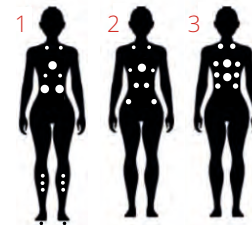

Massage

Equipements inclus

- > Couverture de spa 10cm/5cm
- > Jets Chromés deux tons
- > Isolant IKO R5
- > Système de Contrôle Gecko
- > Clavier K500
- > 1 pompe bi-vitesse: 2,5cv

Caractéristiques

Poids à vide: 304 kg
Poids plein: 1313 kg
Volume : 985 litres

OPTIONS

INCLUS