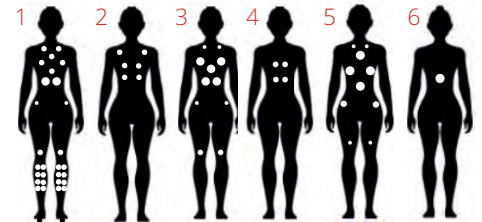

Smoky Mountain

Dimensions

225 x 225 x 94

Jets

66

Multijets

88

Massage